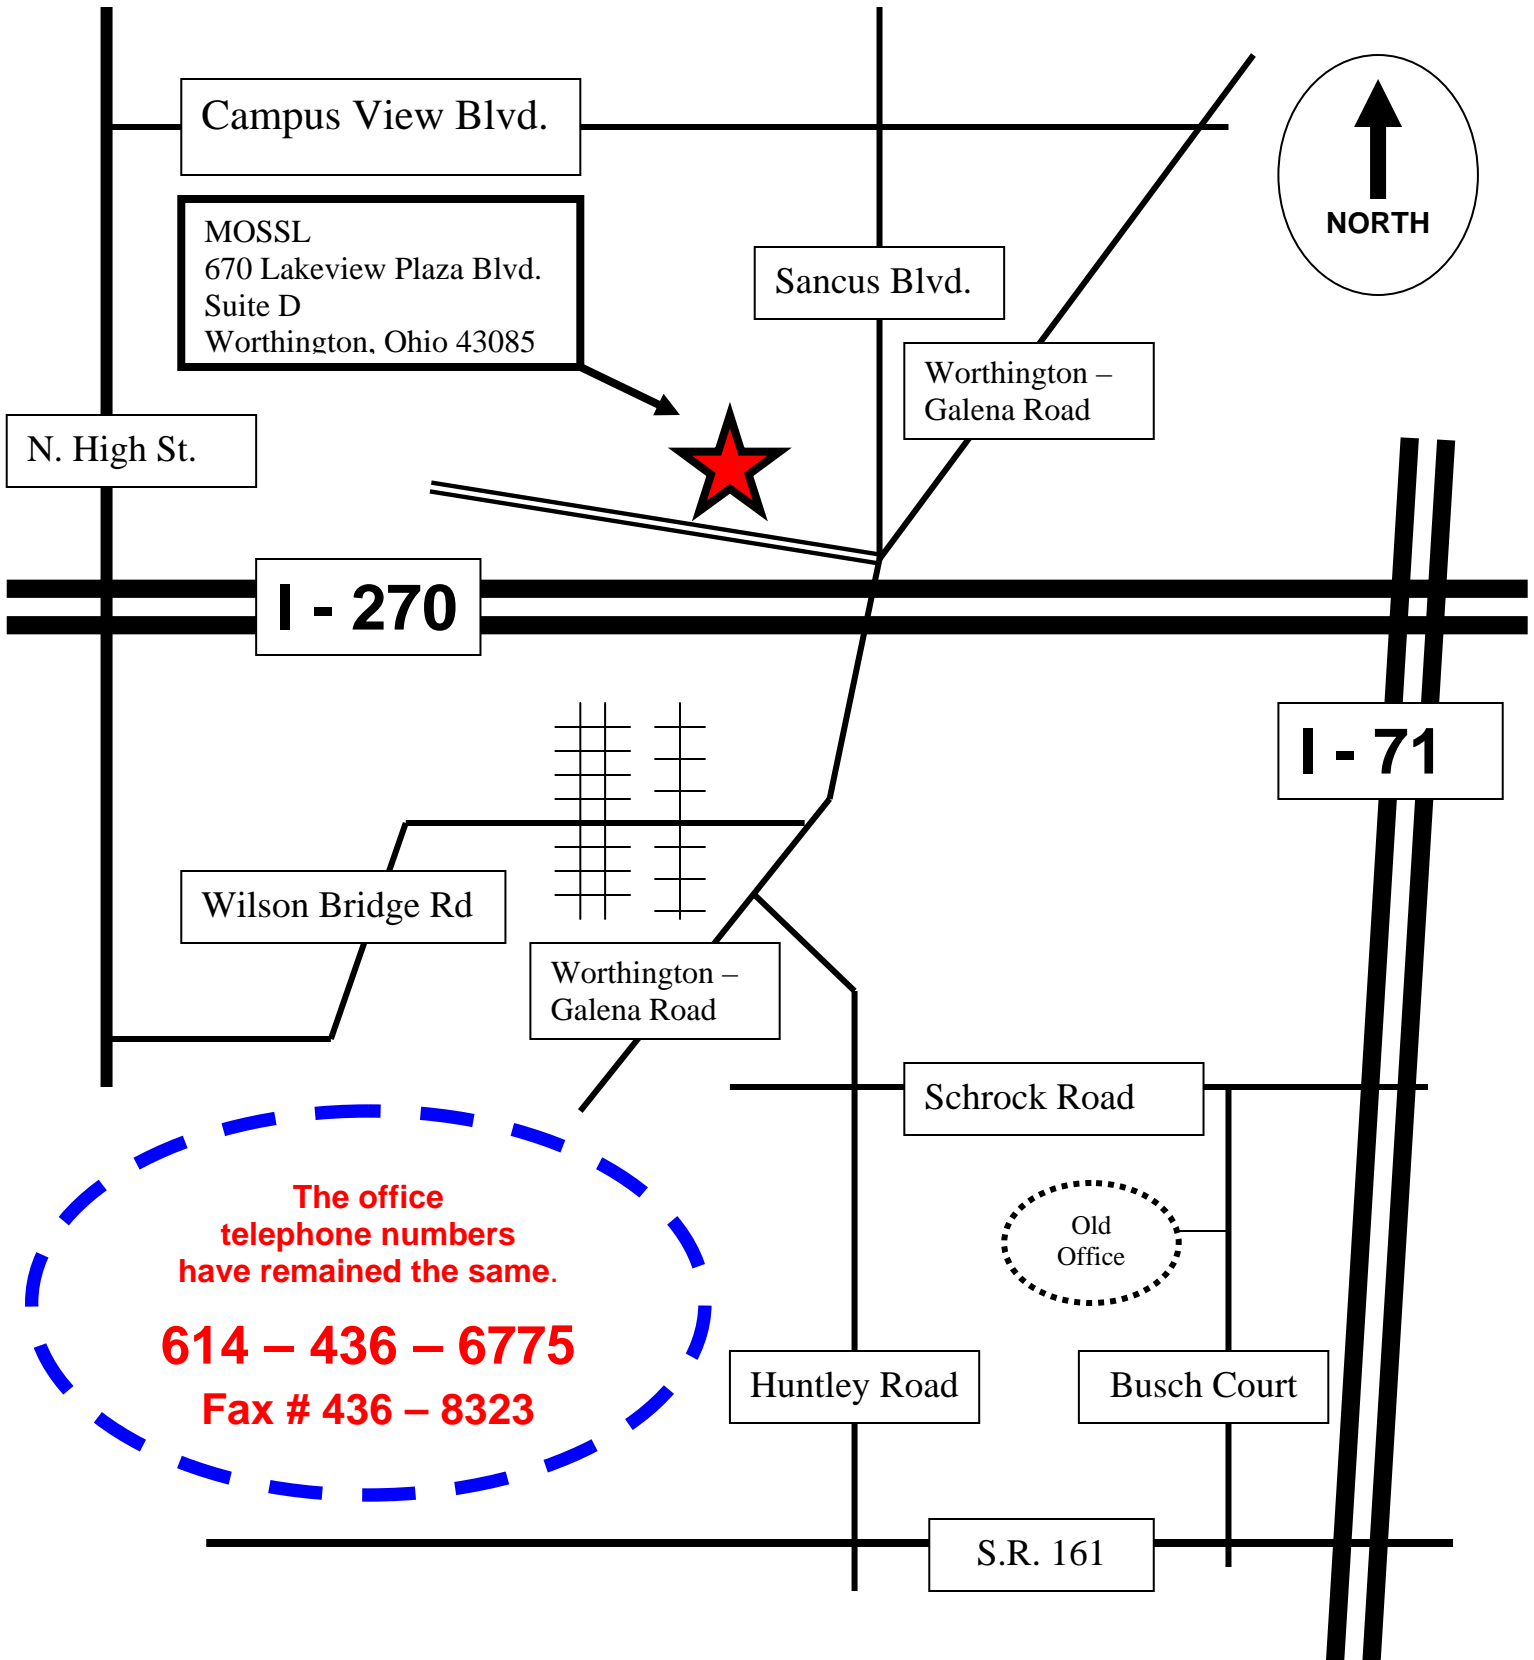

# The MOSSL Office has moved.

A CLOSE-UP VIEW IS ON THE NEXT PAGE

Campus View Blvd.

**670 Lakeview Plaza Blvd.  
Suite D**

670

720

BP Gas  
Station

Speedway  
Station

Sancus Blvd.

640

690

Worthington -  
Galena Road

Lakeview Plaza Blvd.

All of the offices  
in this complex  
have black  
awnings. Please  
use door "D".

Worthington -  
Galena Road

**I - 270**